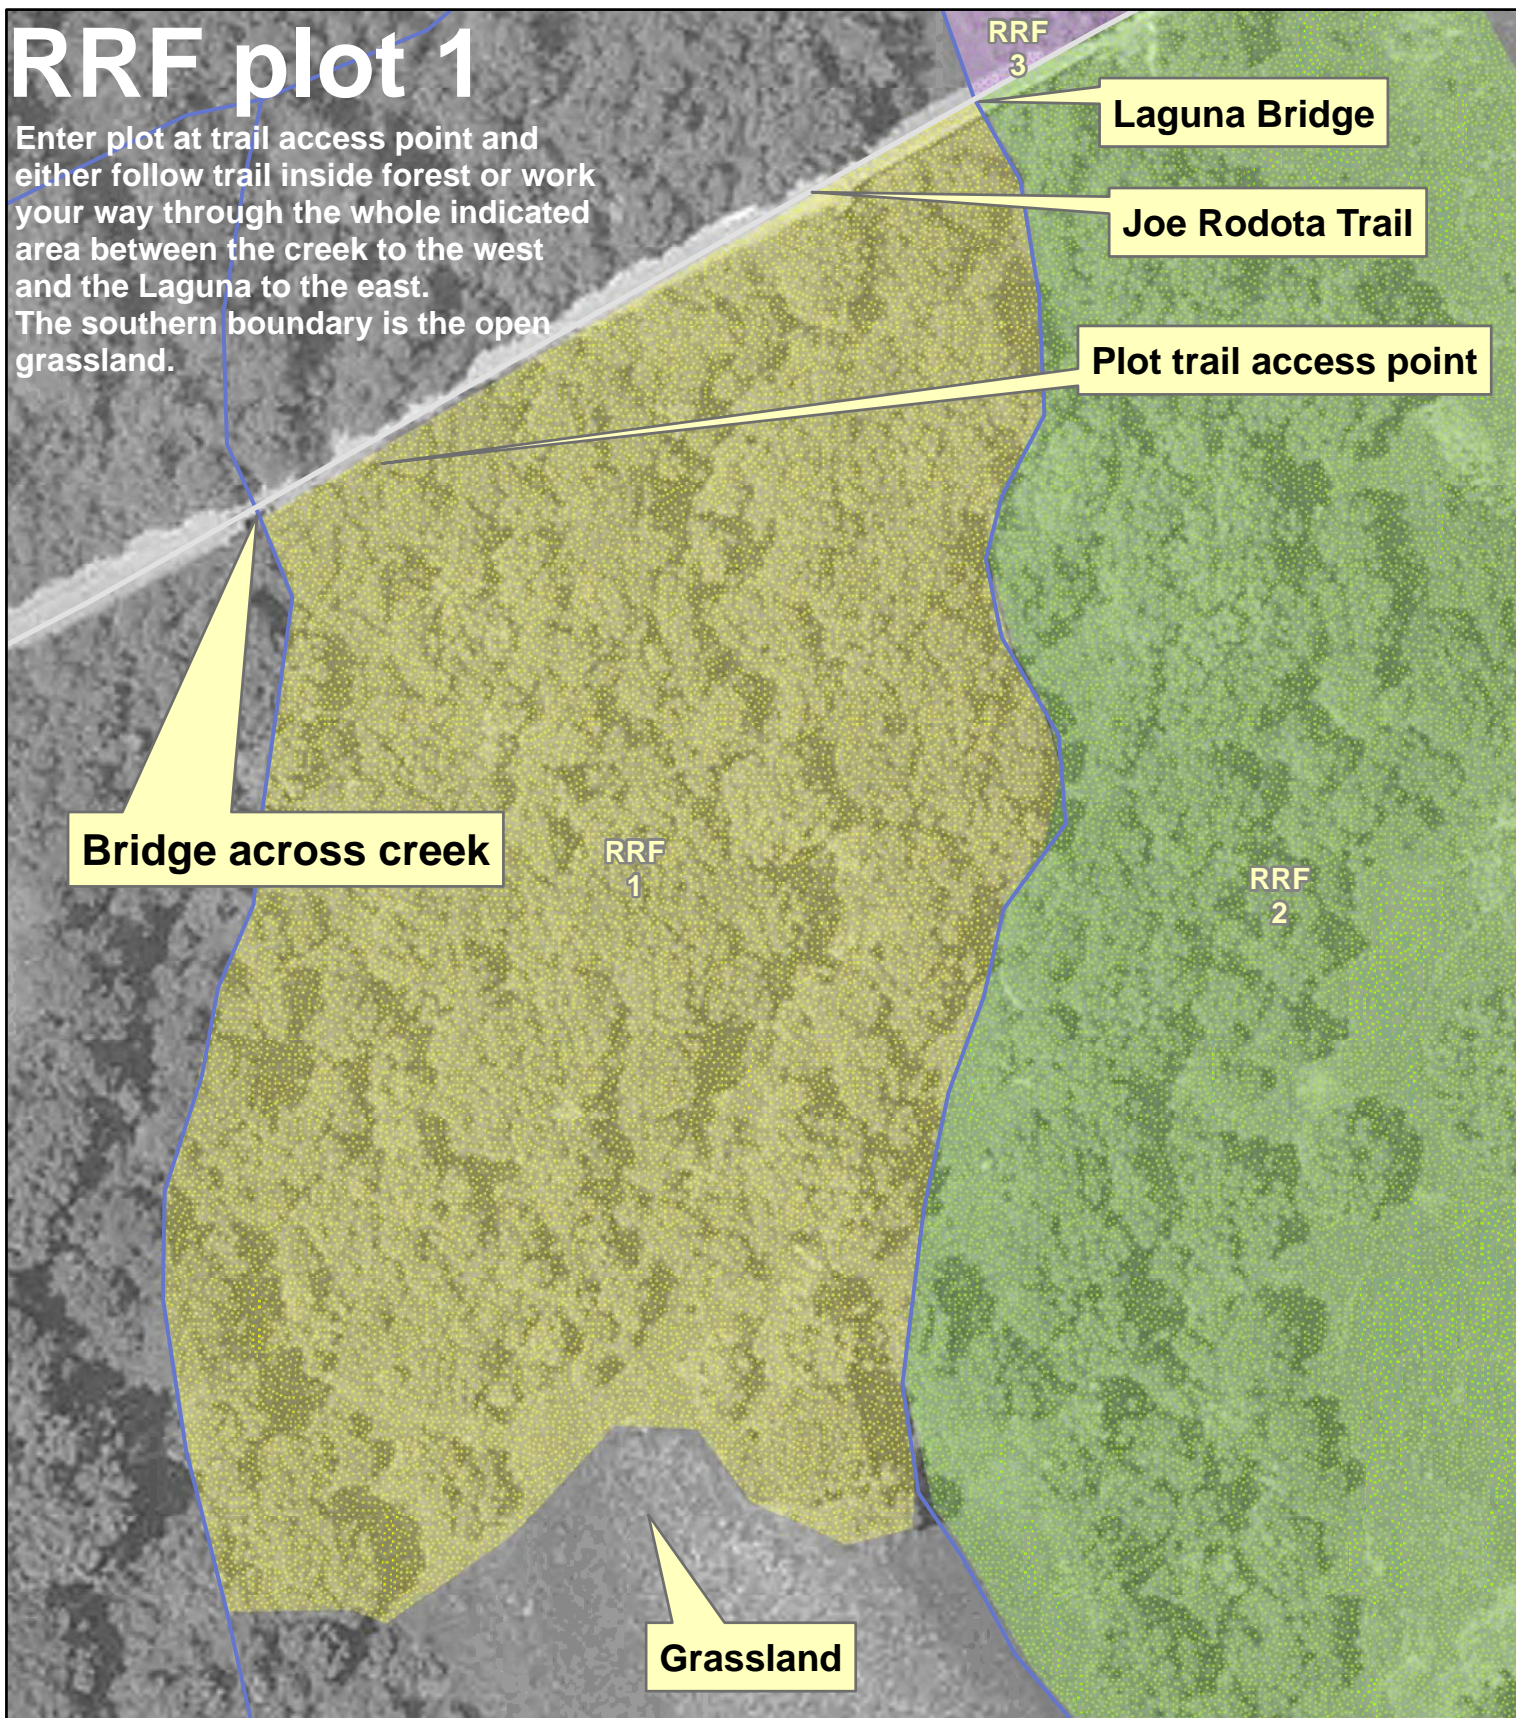

RRF plot 1

Enter plot at trail access point and either follow trail inside forest or work your way through the whole indicated area between the creek to the west and the Laguna to the east. The southern boundary is the open grassland.

**Bird Monitoring Plots
Railroad Forest**

LdSR Map ID #353-A
Amber Manfree
November 2006

0 45 90 180 270 360 Feet